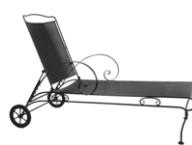

San Cristóbal  
699-DCHW  
Double Chaise Lounge  
with Seat and Back Cushion  
H: 39" W: 55" D: 70" SH: 19" AH: 24"

Rancho  
544-CHW  
Adjustable Chaise Lounge w/ Wheels  
with Seat and Back Cushion  
H: 43" W: 34" D: 68" SH: 20" AH: 25"

Classico  
959-CHWF  
Chaise Lounge w/ Wheels  
with Seat and Back Cushions  
H: 43" W: 29" D: 68"  
SH: 19" AH: 23"

## Crafted Aluminium

Classico  
958-DCHWF  
Double Chaise Lounge with Wheels, Seat and  
Back Cushions  
H: 43" W: 54" D: 68"  
SH: 19" AH: 23"

Monterra  
429-CHW  
Chaise Lounge  
with Seat and Back Cushion  
H: 43" W: 42" D: 65" SH: 18" AH: 25"

Avalon  
4379MM-CHW  
Adjustable Chaise Lounge with Wheels  
(optional Seat and Back Cushion #79)  
H: 39" W: 27" D: 64" SH: 14" AH: 24"

Montrachet  
1099-CHW  
Chaise Lounge  
with Seat and Back Cushion  
H: 42" W: 29" D: 74" SH: 20" AH: 25"