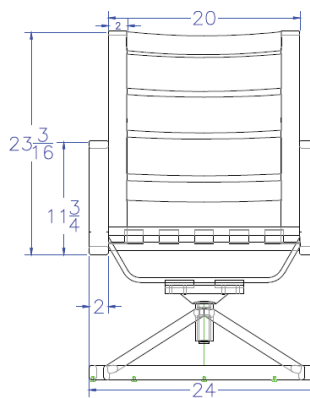

## Swivel Rocker Dining Arm Chair

Item Number: #3433-SR  
 Cushion: #33-S Seat Cushion  
 #113-B Back Cushion  
 Material: Aluminum  
 Dimensions: W24" D28.25" H36.5"  
 Seat Cushion: W20" D19" H3.5"  
 Back Cushion: W20.25" D1" H17.5"  
 Arm Height: 25"  
 Seat Height: 19.5"  
 Weight: 38 lbs.

TG56 Shadow Grey

TOP VIEW

SIDE VIEW

FRONT VIEW

3D ISO VIEW