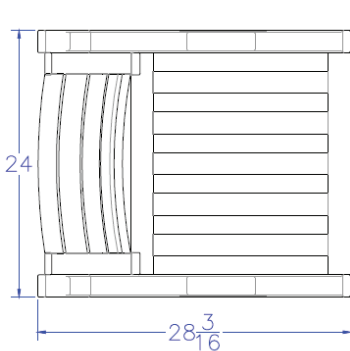

TG56 Shadow Grey

TOP VIEW

SIDE VIEW

FRONT VIEW

3D ISO VIEW