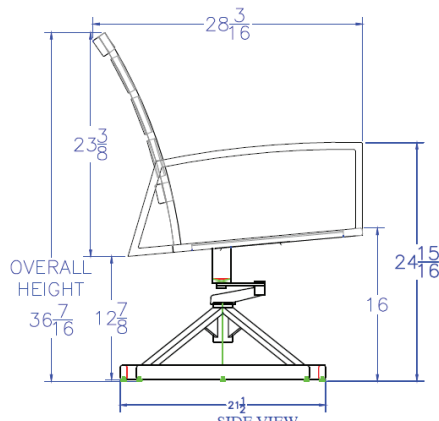

## Swivel Rocker Dining Arm Chair

Item Number: #3433-SR  
 Cushion: #33-S Seat Cushion  
 #113-B Back Cushion  
 Material: Aluminum  
 Dimensions: W24" D28.25" H36.5"  
 Seat Cushion: W20" D19" H3.5"  
 Back Cushion: W20.25" D1" H17.5"  
 Arm Height: 25"  
 Seat Height: 19.5"  
 Weight: 38 lbs.

TG56 Shadow Grey

TOP VIEW

SIDE VIEW

FRONT VIEW

3D ISO VIEW